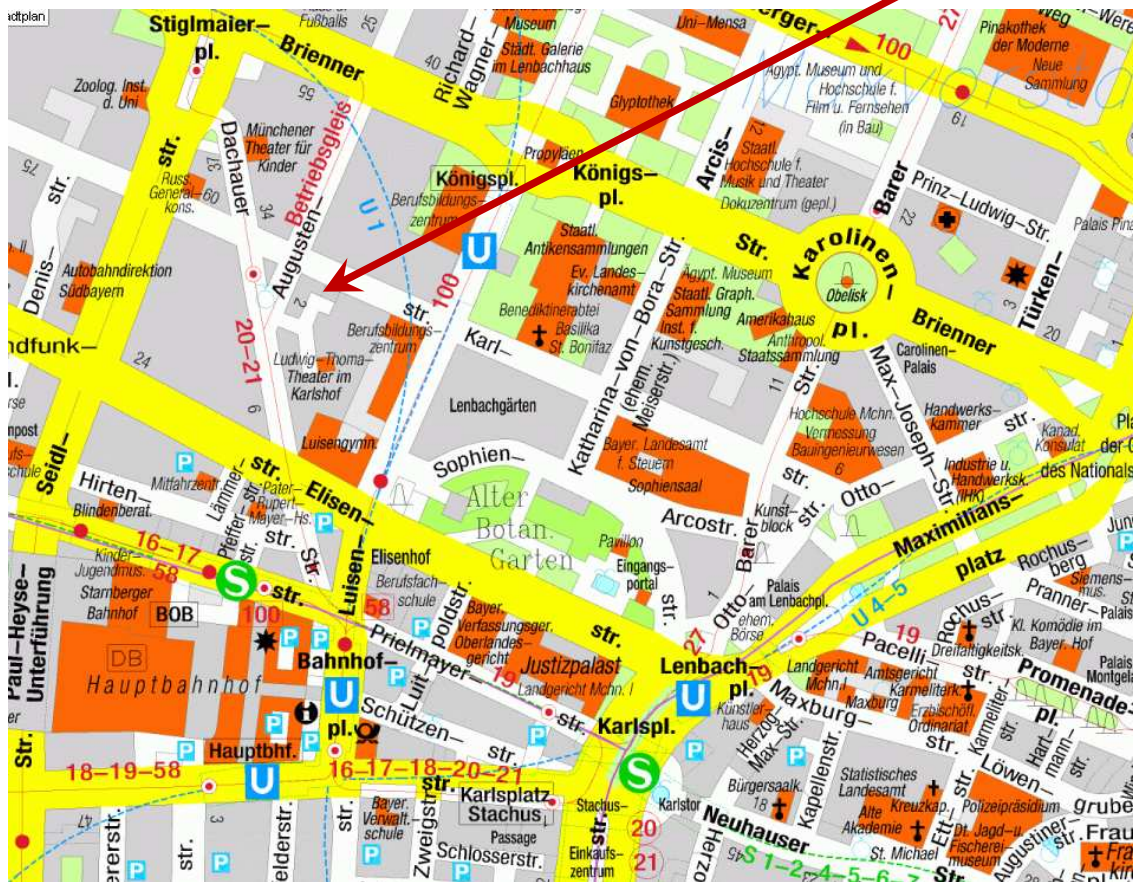

CoTeSys Central Robotics Laboratory II

Technische Universität München
CCRL II - CoTeSys Central Robotics Laboratory
Karlstraße 45
80333 München, Germany

Phone +49 89 289 26900

Fax +49 89 289 26913

CCRL II

CCRL II - the CoTeSys Central Robotics Laboratory - is located on the 3rd floor

How to get to us:

from Central Station: Tram #20 direction Moosach Bahnhof or #21 direction Westfriedhof, to the stop "Karlstraße" (duration about 3 minutes) – or walk along Dachauer Straße for about 5 minutes.

from Munich Airport: S-Bahn S1 or S8 to "Hauptbahnhof", change to Tram #20 direction Moosach Bahnhof or #21 direction Westfriedhof, to the stop "Karlstraße".

For other directions, please use the Website www.mvv-muenchen.de (Munich public transport).